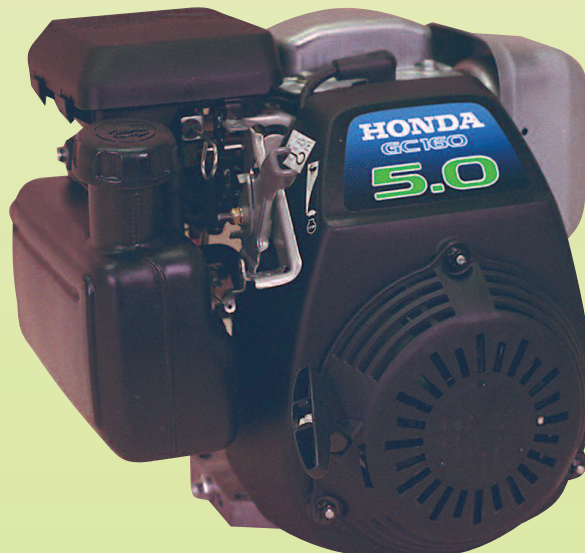

ENGINES

Honda Engines

Honda Engines are made to last! Nearly half a century of industry leading internal combustion experience is reflected in every Honda engine. Each is made to deliver solid, trouble-free power and performance over the long haul. Compact and lightweight, Honda engines start up quickly and run steadily with extremely low levels of noise and vibration - all while sparing you time-consuming servicing chores.

5 H.P. (2-7-0259)	299.99
5.5 H.P. (2-7-0260)	469.99
9 H.P. (2-7-0261)	844.99
13 H.P. (2-7-0262)	899.99
13 H.P. Alert Electric Start (2-7-0263)	1159.99
20 H.P. Electric Start Muffler and Gas Tank not included. (2-7-0264)	1999.99
Muffler For 20 H.P. Honda (2-7-0267)	269.97*

*Special Order Only