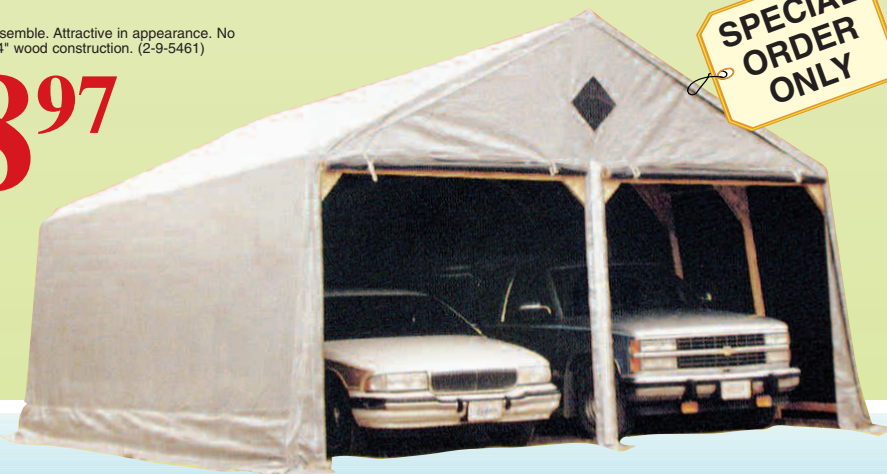

**SPECIAL
ORDER
ONLY**

Visit us @
www.peaveymart.com